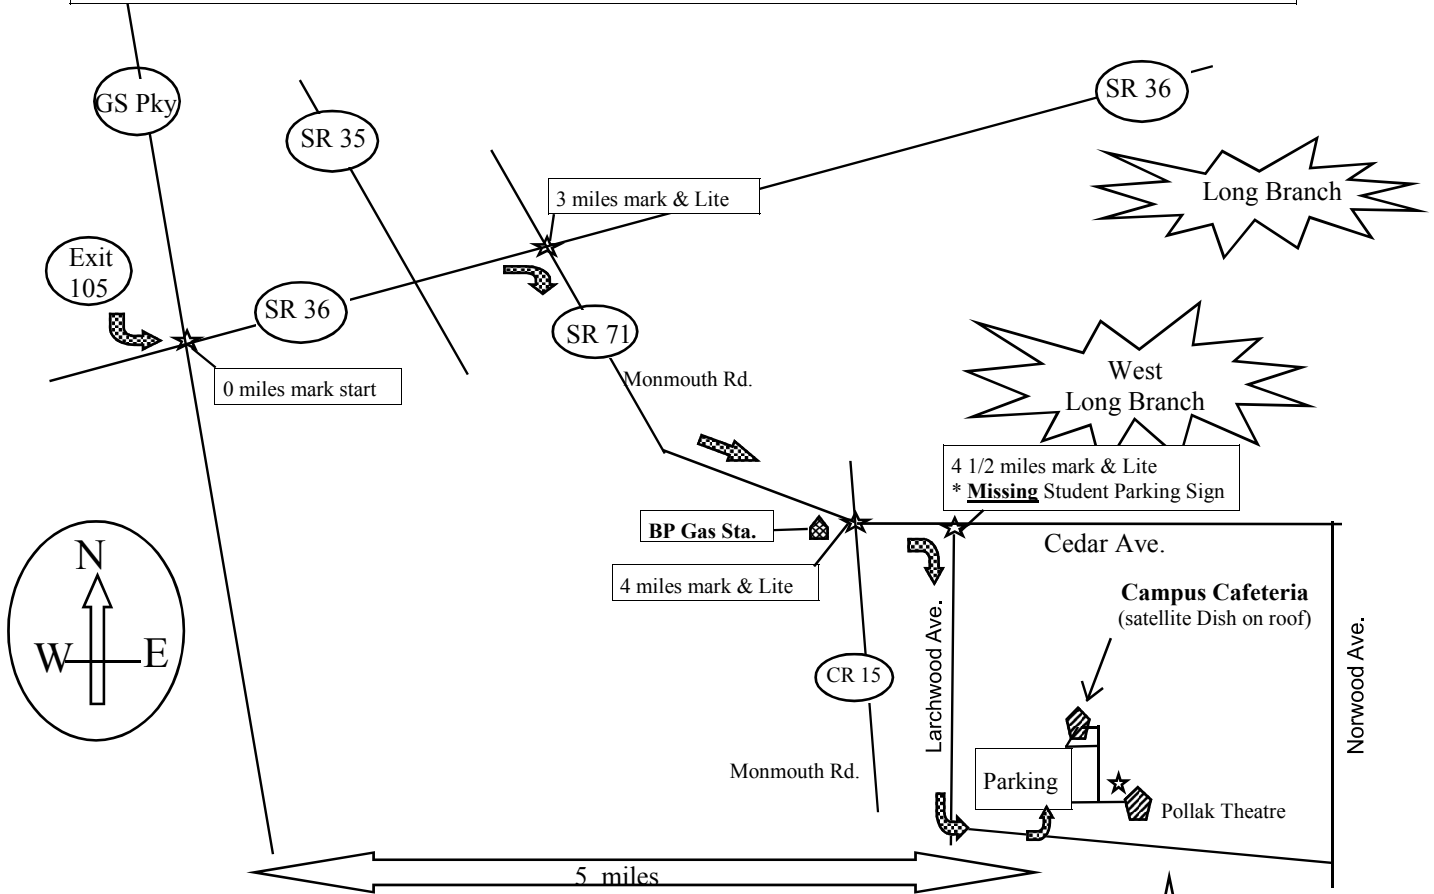

Directions: PHOTORAMA @ Monmouth University (Pollak Theatre)
(in West Long Branch, NJ- 5 miles East of GSP exit 105)

Directions

1. **Exit 105 GSP for SR 36 EAST** (Long Branch)
2. After 3 miles on SR 36, **take Right to SR 71 South**
3. After 1 miles on SR 71 (Intersection of CR 15 South), **slightly Left & thru light** (gas station on right) **becomes Cedar Ave.**
4. After 1/2 mile on Cedar Ave. (1st light), **take Right onto Larchwood Ave.**
5. After 1/2 mile on Larchwood, **take Left into Entrance to Student Parking.**
6. **Far right corner of parking lot is closest** to POLLAK Theatre (visible)

Monmouth Univ. Campus